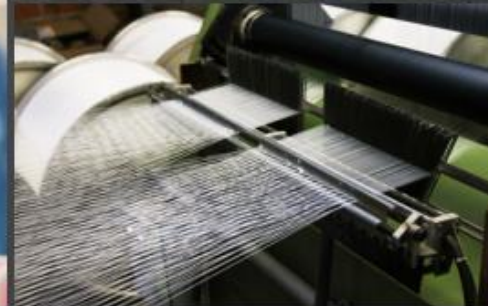

Our Factory